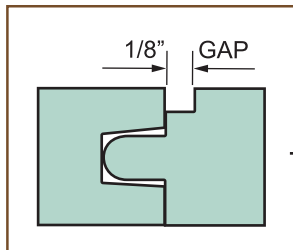

2 X 6 #1 CENTERMATCH / V-JOINT

1 x 6 #2, "C" & "D" CENTERMATCH / V-JOINT

1 x 8 #2 & "C" CENTERMATCH / V-JOINT

SOUTHERN YELLOW PINE

1 x 6 #2 & "D" DROP SIDING

1 x 8 #2 & "D" DROP SIDING

1 X 6 #2 & "C" SELECT-A-GAP

1 X 8 #2 & "C" SELECT-A-GAP

KDAT - SOUTHERN YELLOW PINE

1 x 4 "D" KDAT FLOORING

5/4 x 4 "D" KDAT CENTERMATCH

1 x 4 "C" KDAT CENTERMATCH / V-JOINT

1 x 6 "C" KDAT CENTERMATCH / V-JOINT

WESTERN RED CEDAR

1 x 6 STK V 4E CENTERMATCH / V-JOINT

11/16 x 8 STK BEVEL

5/4 x 8 STK RABBETED BEVEL

GORMAN SPRUCE

1 x 6 #2 BEADED CEILING / V-JOINT

1 x 8 #2 BEADED CEILING / V-JOINT

CYPRESS

1 x 6 #2 & SELECT CENTERMATCH / V-JOINT

MDF