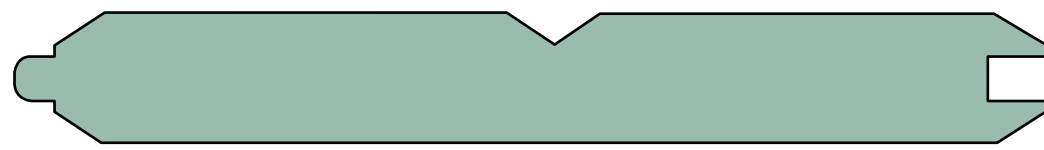

## SOUTHERN YELLOW PINE

1 x 6 "D" T&G / V-JOINT

1 x 8 "C" T&G / V-JOINT

2 X 6 #1 SELECT CENTERMATCH / V-JOINT

1 X 6 #2 & "D" #116 / #122 REVERSE

1 X 8 "D" #105 DROP SIDING

## KDAT - SOUTHERN YELLOW PINE

1 X 4 "C" KDAT VERTICAL GRAIN PORCH FLOORING

5/4 X 4 "C" KDAT PORCH FLOORING-PRIMED

2 X 4 EASED EDGE KDAT (2 X 4 - 2 X 12)

Flint River brand is Klumb Forest Products' selected southern yellow pattern stock. The lumber is harvested from actively managed forests in the state of Georgia. All our Flint River patterns are shrink wrapped in six piece packs for your handling convenience and preservation through the delivery process.

1 X 4 "C" FLOORING

1 X 4 "C" EDGE & CENTERBEAD / V-JOINT

1 X 6 "C & BTR" FLOORING

1 X 6 "C & BTR" EDGE & CENTERBEAD / V-JOINT

1 X 6 #2 FLOORING

1 X 6 #2 T&G / V-JOINT

1/2 X 6 "D" S4S SIDING

1 X 6 "D" #105 DROP SIDING