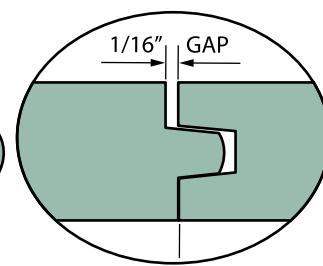

1 X 8 PENNY GAP